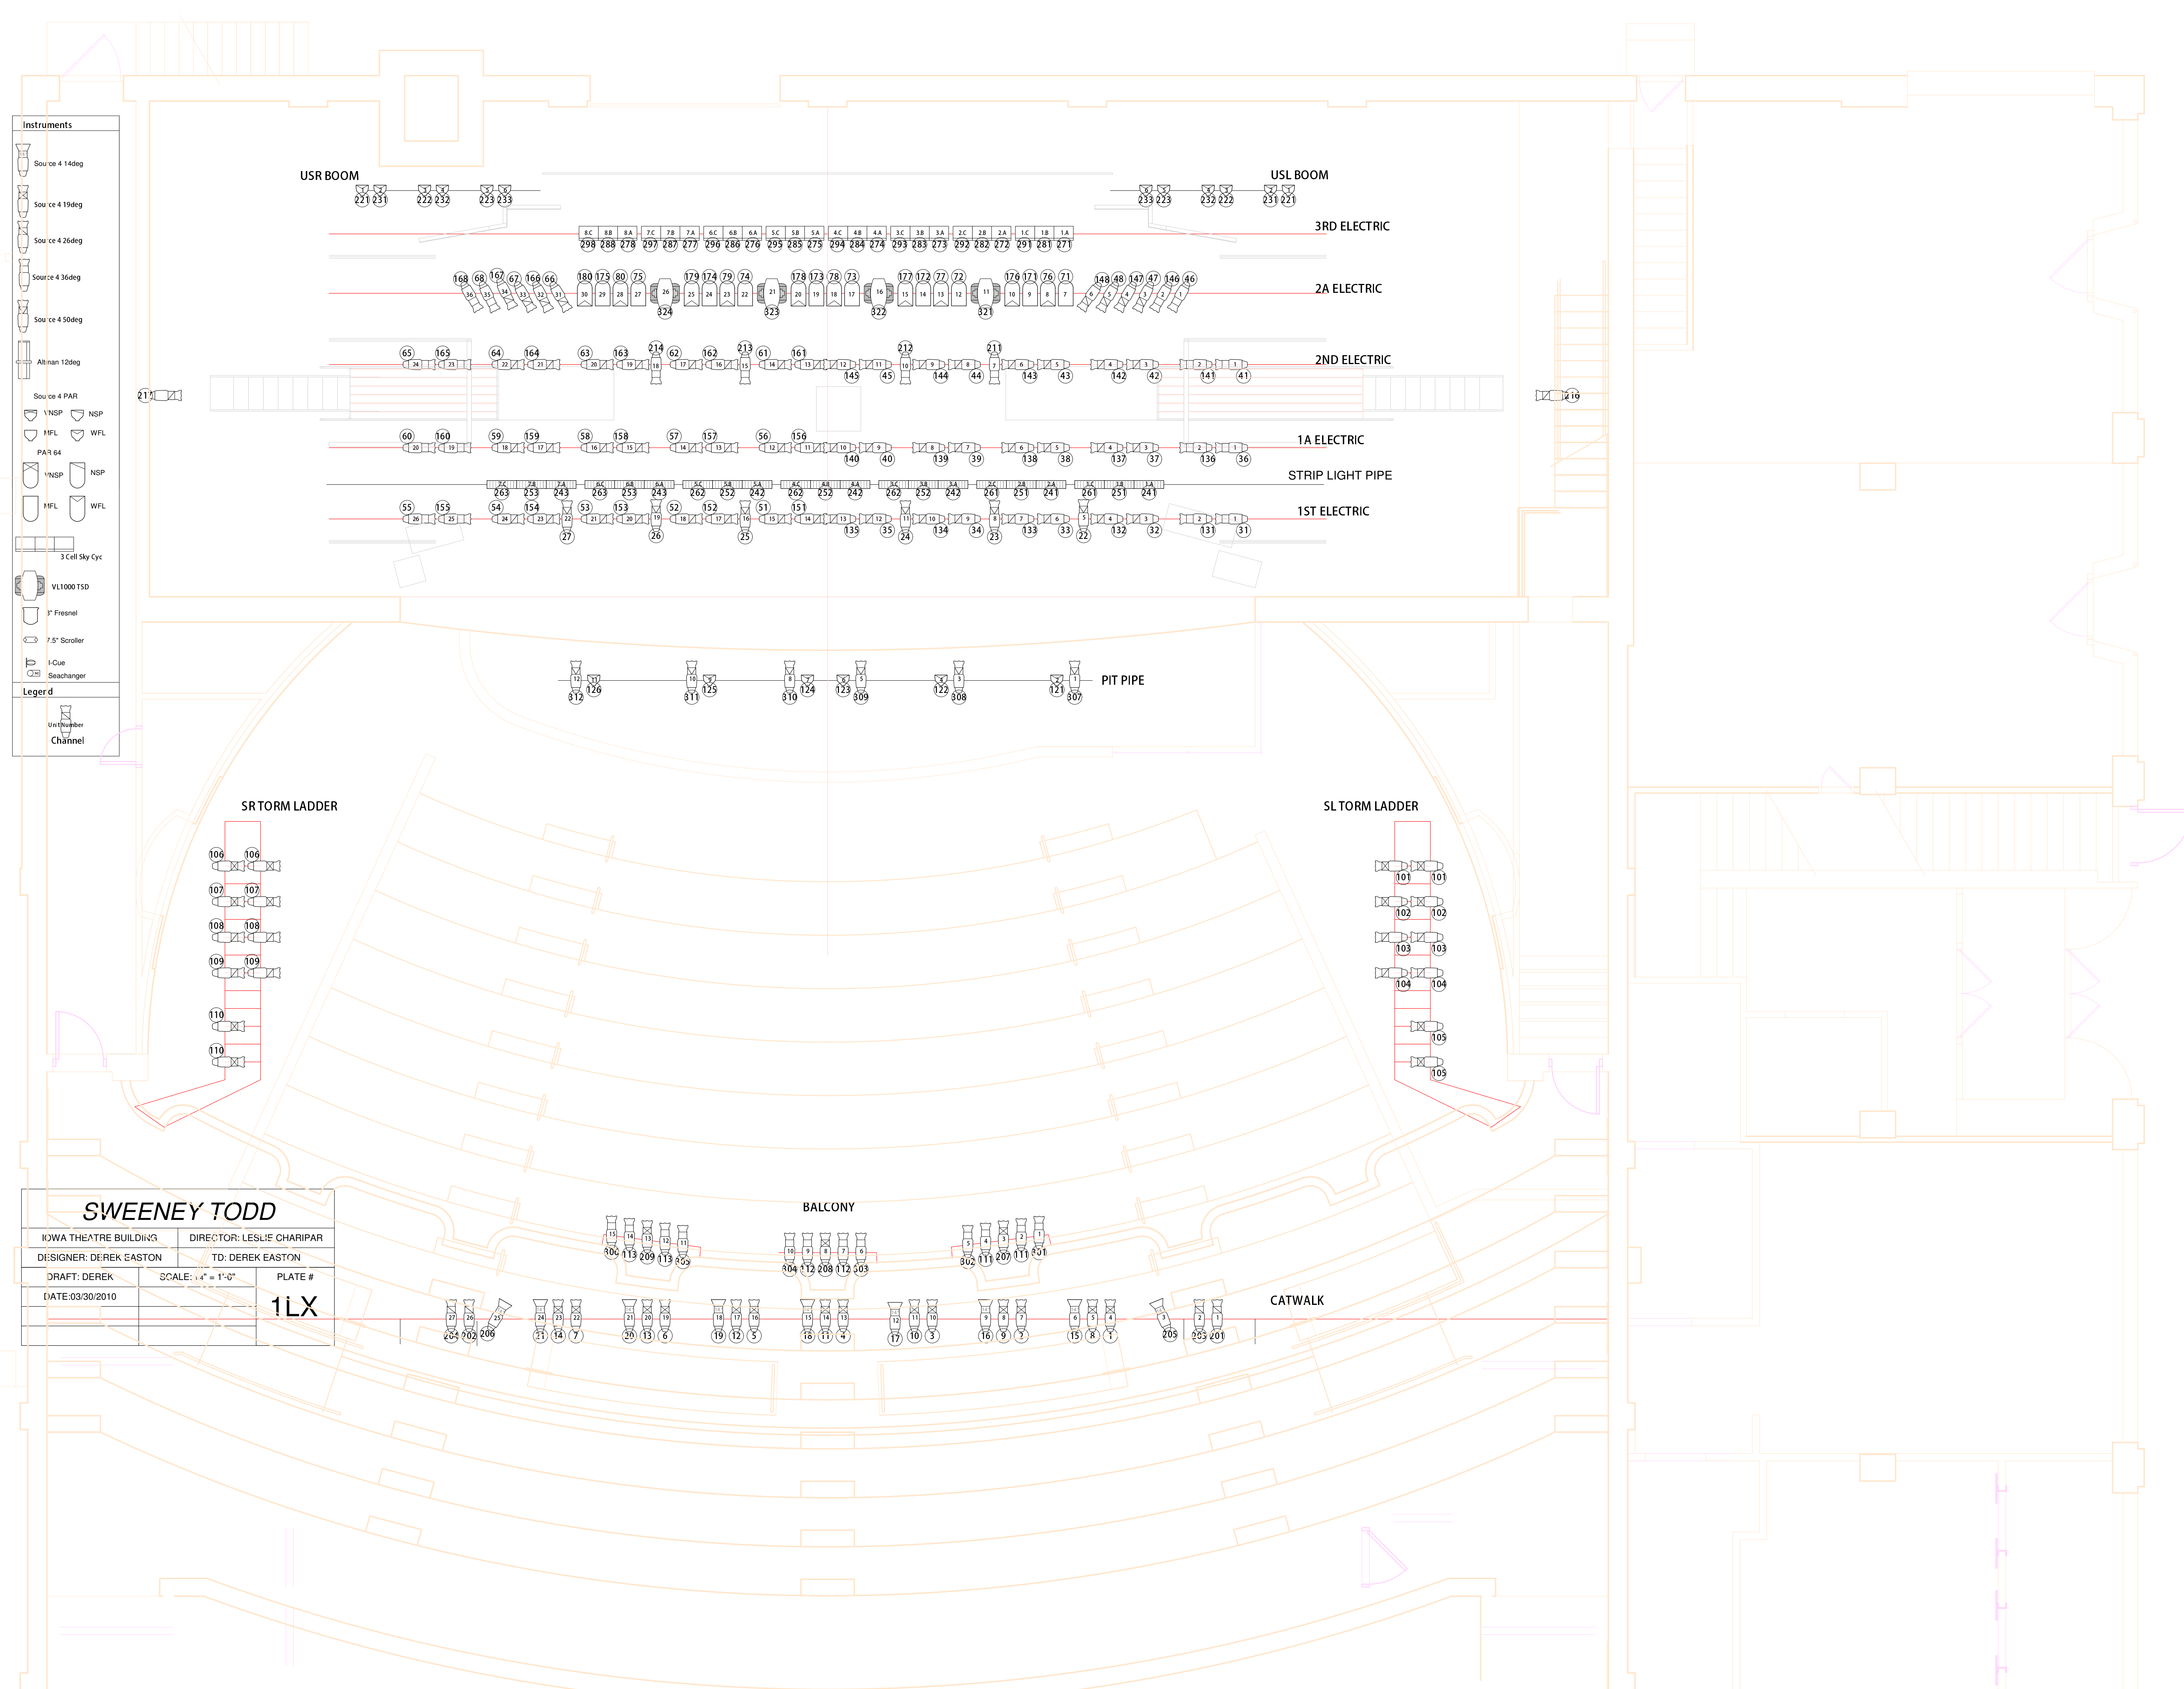

Instruments

- Source 4 14deg
- Source 4 19deg
- Source 4 26deg
- Source 4 36deg
- Source 4 50deg
- Altman 12deg
- Source 4 PAR
- YNP NSP
- WFL WFL
- PAR 64
- YNP NSP
- WFL WFL
- 3 Cell Sky Cyc
- W11000 TSD
- 7" Fresnel
- 7.5" Scroller
- 1-Cue
- Senchanger

Legend

- Character Channel

SWEENEY TODD		
IOWA THEATRE BUILDING	DIRECTOR: LESLIE CHARIPAR	
DESIGNER: DEREK EASTON	TD: DEREK EASTON	
DRAFT: DEREK	SCALE: 1/4" = 1'-0"	PLATE #
DATE: 03/30/2010	1LX	