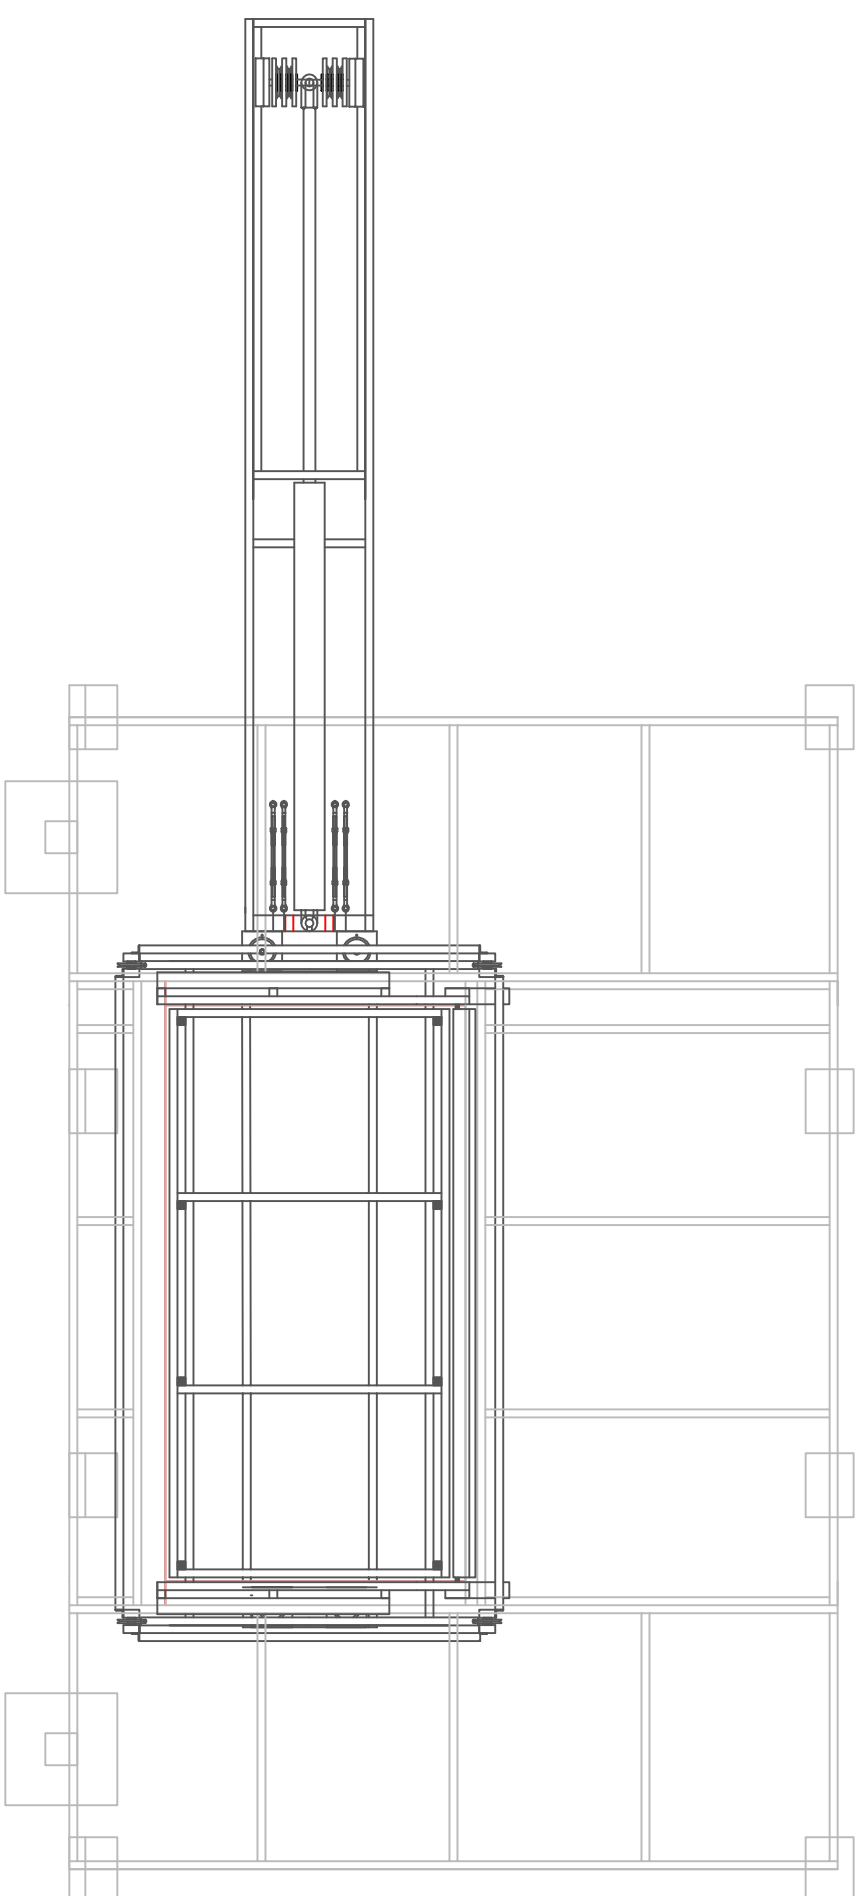

LEGALLY BLONDE
TRAP ASSEMBLY

THEATRE CEDAR RAPIDS	DIRECTOR: CASEY PRINCE
DESIGNER: SCOTT OLLINGER	TD: DEREK EASTON
DRAFT: DEREK	SCALE: 1/2" = 1'-0"
DATE: 3/9/2013	PLATE #

S30

FRONT ELEVATION

SIDE VIEW

LIFT/TRAP DOOR ASSEMBLY

NOTES:

- BUILD 1
- LIFT TOWER SIDES REMOVED FOR CLARITY

TOP VIEW