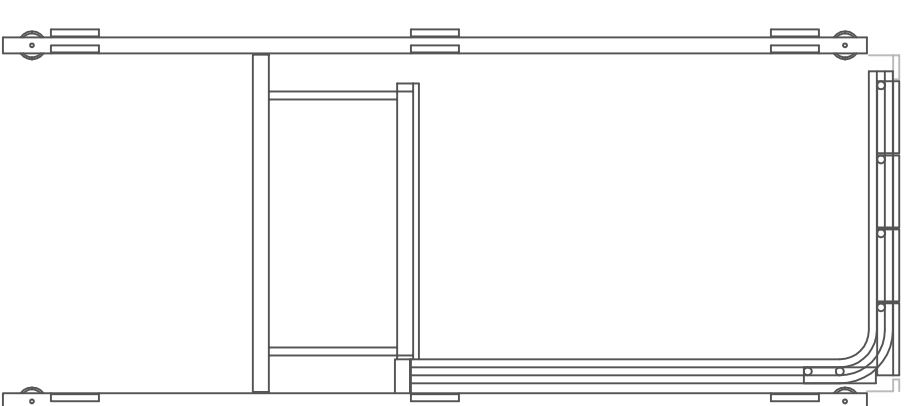

LEGALLY BLONDE
TRAP ASSEMBLY

THEATRE CEDAR RAPIDS	DIRECTOR: CASEY PRINCE
DESIGNER: SCOTT OLLINGER	TD: DEREK EASTON
DRAFT: DEREK	SCALE: 1/2" = 1'-0"
DATE: 3/9/2013	PLATE #

S30

FRONT ELEVATION

SIDE VIEW

LIFT/TRAP DOOR ASSEMBLY

NOTES:

- BUILD 1
- LIFT TOWER SIDES REMOVED FOR CLARITY

TOP VIEW