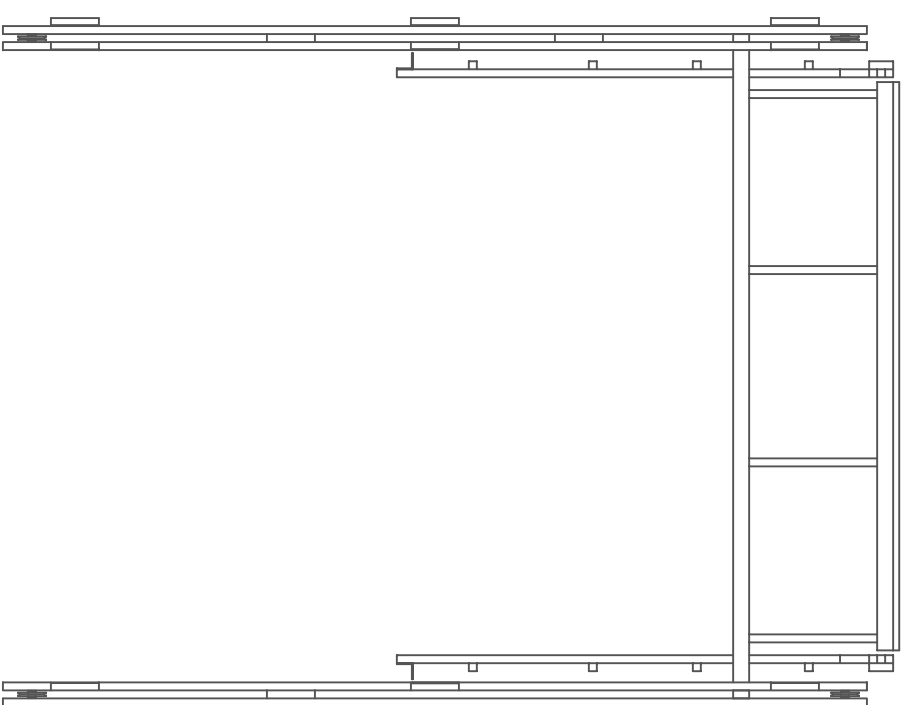

LEGALLY BLONDE
TRAP ASSEMBLY

THEATRE CEDAR RAPIDS	DIRECTOR: CASEY PRINCE
DESIGNER: SCOTT OLLINGER	TD: DEREK EASTON
DRAFT: DEREK	SCALE: 1/2" = 1'-0"
DATE: 3/9/2013	PLATE #

S30

FRONT ELEVATION

SIDE VIEW

LIFT/TRAP DOOR ASSEMBLY

NOTES:

- BUILD 1
- LIFT TOWER SIDES REMOVED FOR CLARITY

TOP VIEW