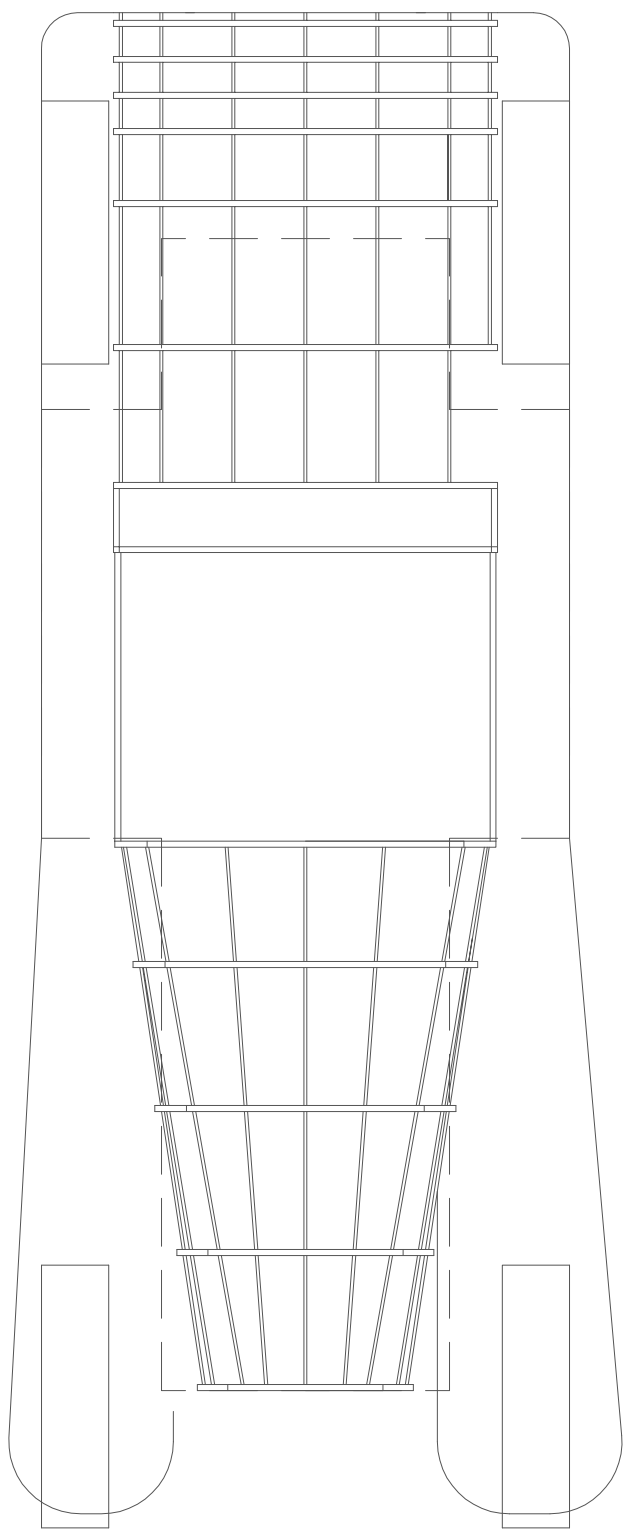

THE GREAT GATSBY CONSTRUCTION DRAWINGS		
THEATRE CEDAR RAPIDS	DIRECTOR: LESLIE CHARIPAR	
DESIGNER: DEREK EASTON	TD: DEREK EASTON	
DRAFT: DEREK	SCALE: 3/4" = 1'-0"	PLATE #
DATE: 2/26/2015		22

GATSBY CAR

- NOTES:
- PLYWOOD ON BOTTOM
 - BUILD BENCH SEAT OUT OF PLYWOOD
 - REFER TO RENDERINGS FOR FINISHING